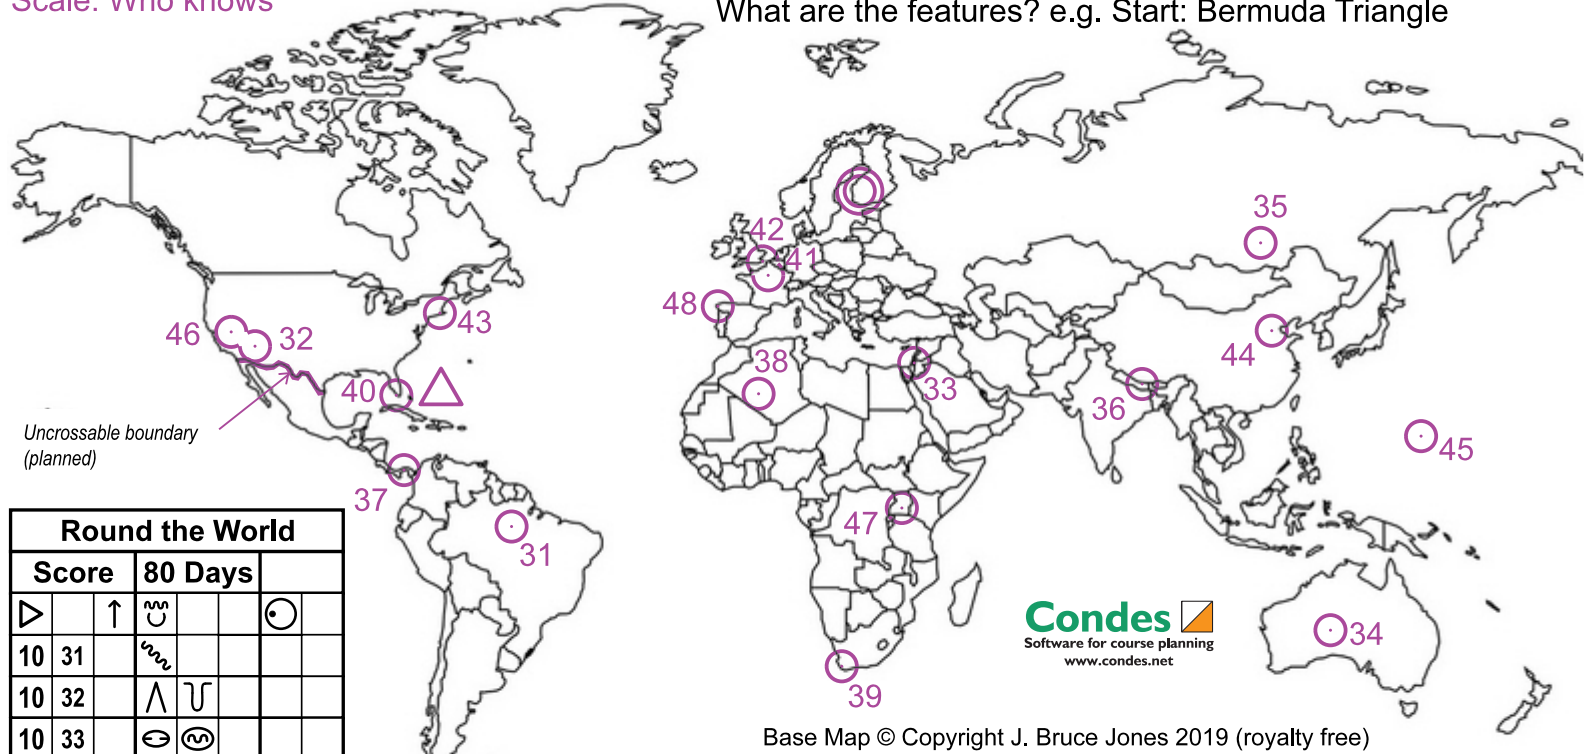

Round the World

Scale: Who knows

Circles are all (roughly) on significant or famous geographical features, though the planner has taken a few liberties with the symbols in the Control Description sheet

What are the features? e.g. Start: Bermuda Triangle

Round the World				
Score	80 Days			
▶	↑	☺		☹
10	31	⋈		
10	32	∧	∩	
10	33	☹	☺	
10	34	▲	348	
10	35	☺		
10	36	○	8848	
10	37	⚡		

10	38	▣	▤		
10	39	⤵			
10	40	≡			
10	41	T	300		

10	42	☼	50450		
10	43	▲			🚶
10	44	↗			
10	45	∩	∩		

10	46	▣	914		
10	47	⋈			
10	48	↘			└

Condes
Software for course planning
www.condes.net

Base Map © Copyright J. Bruce Jones 2019 (royalty free)

Baltic E Side: Finnish